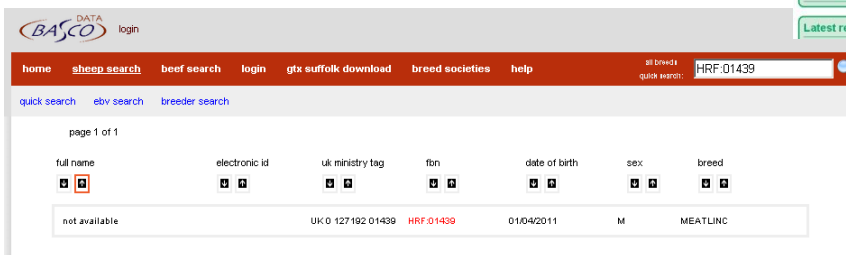

Print Sale Charts On-line

By Samuel Boon, Signet Breeding Services

Ram breeders and ram buyers can now print Signet's Standard Sale Charts directly from the internet for 26 of the breeds of sheep that record with Signet Breeding Services.

STEP 2 Open the Signet site and click the blue icon within the Sheepbreeder section – 'EBV Search'

STEP 1 Log onto the Internet and type 'Signet Breeding Services' into your search engine

STEP 3 In the "all breeds quick search" box, type the ear number or name of the sheep of interest.

STEP 4 Select the sheep record you wish to view and after clicking on this icon, scroll to the EBV information. Click on the bar chart icon (not the printer icon)

STEP 5 The new chart will appear in a separate window. Go to 'File' and 'Save As...' (to save the image) or 'Print'